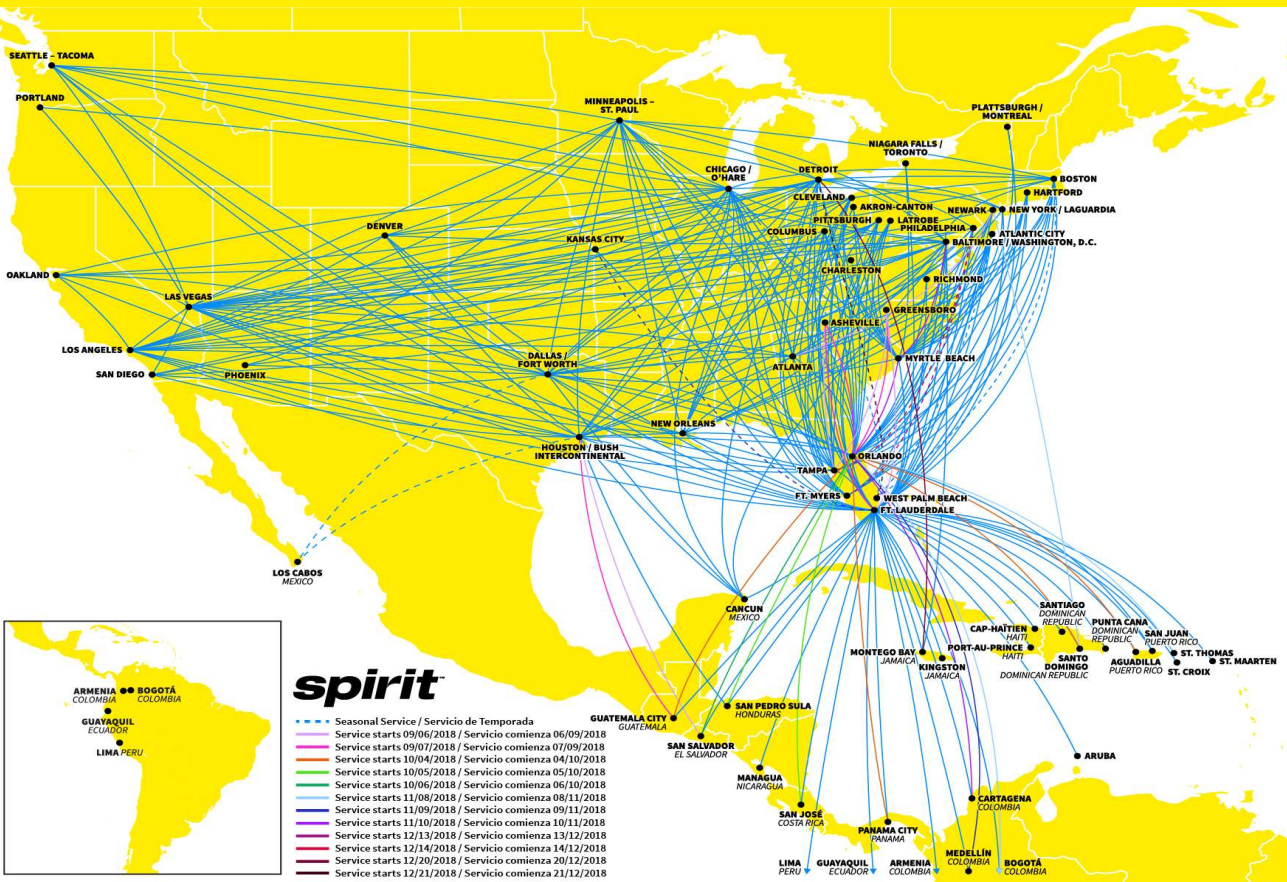

**spirit™**  
Less Money. MORE GO.

**TIMETABLE**

**STARTING OCTOBER 4, 2018:**  
ORLANDO TO AGUADILLA, GUATEMALA CITY, PANAMA CITY, SAN JOSE, SAN PEDRO SULA,  
SAN SALVADOR, AND SANTO DOMINGO

**STARTING NOVEMBER 8, 2018:**  
ORLANDO TO BOGOTA, CARTAGENA, MEDELLIN, MYRTLE BEACH, AND ST. THOMAS  
KANSAS CITY TO FORT LAUDERDALE, AND NEWARK TO SANTO DOMINGO

**STARTING DECEMBER 20, 2018:**  
JACKSONVILLE TO CHICAGO AND DETROIT; CALI TO FORT LAUDERDALE  
DETROIT TO MONTEGO BAY AND WEST PALM BEACH

**SPIRIT AIRLINES NONSTOP AND LIMITED DIRECT FLIGHT TIMETABLE EFFECTIVE OCTOBER 4, 2018**

Please note that flights to/from the following cities are considered to be domestic for connection-building purposes:

Aguadilla, Puerto Rico                      Aruba, Aruba                                      Saint Thomas, USVI                                      San Juan, Puerto Rico

Spirit Airlines minimum connecting times (shown in hours:minutes)

	Domestic to Domestic	Domestic to International	International to Domestic	International to International
Atlanta	0:30	0:30	1:30	1:30
Atlantic City	0:30	0:30	1:00	1:00
Baltimore	0:30	0:30	1:30	1:30
Chicago/O'Hare	0:30	0:30	2:00	2:00
Dallas/Fort Worth	0:30	0:30	1:30	1:30
Denver	0:30	0:30	1:30	1:30
Detroit	0:30	0:30	1:00	1:00
Fort Lauderdale	0:30	0:30	1:00	1:00
Fort Myers	0:30	0:30	1:00	1:00
Houston/Bush Intercontinental	0:30	0:30	1:30	1:30
Kansas City	0:30	0:30	1:00	1:00
Las Vegas	0:30	0:30	1:00	1:00
Los Angeles	0:30	0:30	2:00	2:00
Minneapolis-St. Paul	0:30	0:30	1:00	1:00
Myrtle Beach	0:30	0:30	1:00	1:00
New York/LaGuardia	0:30	0:30	1:00	1:00
Orlando	0:30	0:30	1:00	1:00
San Diego	0:30	0:30	1:30	1:30
Tampa	0:30	0:30	1:30	1:30