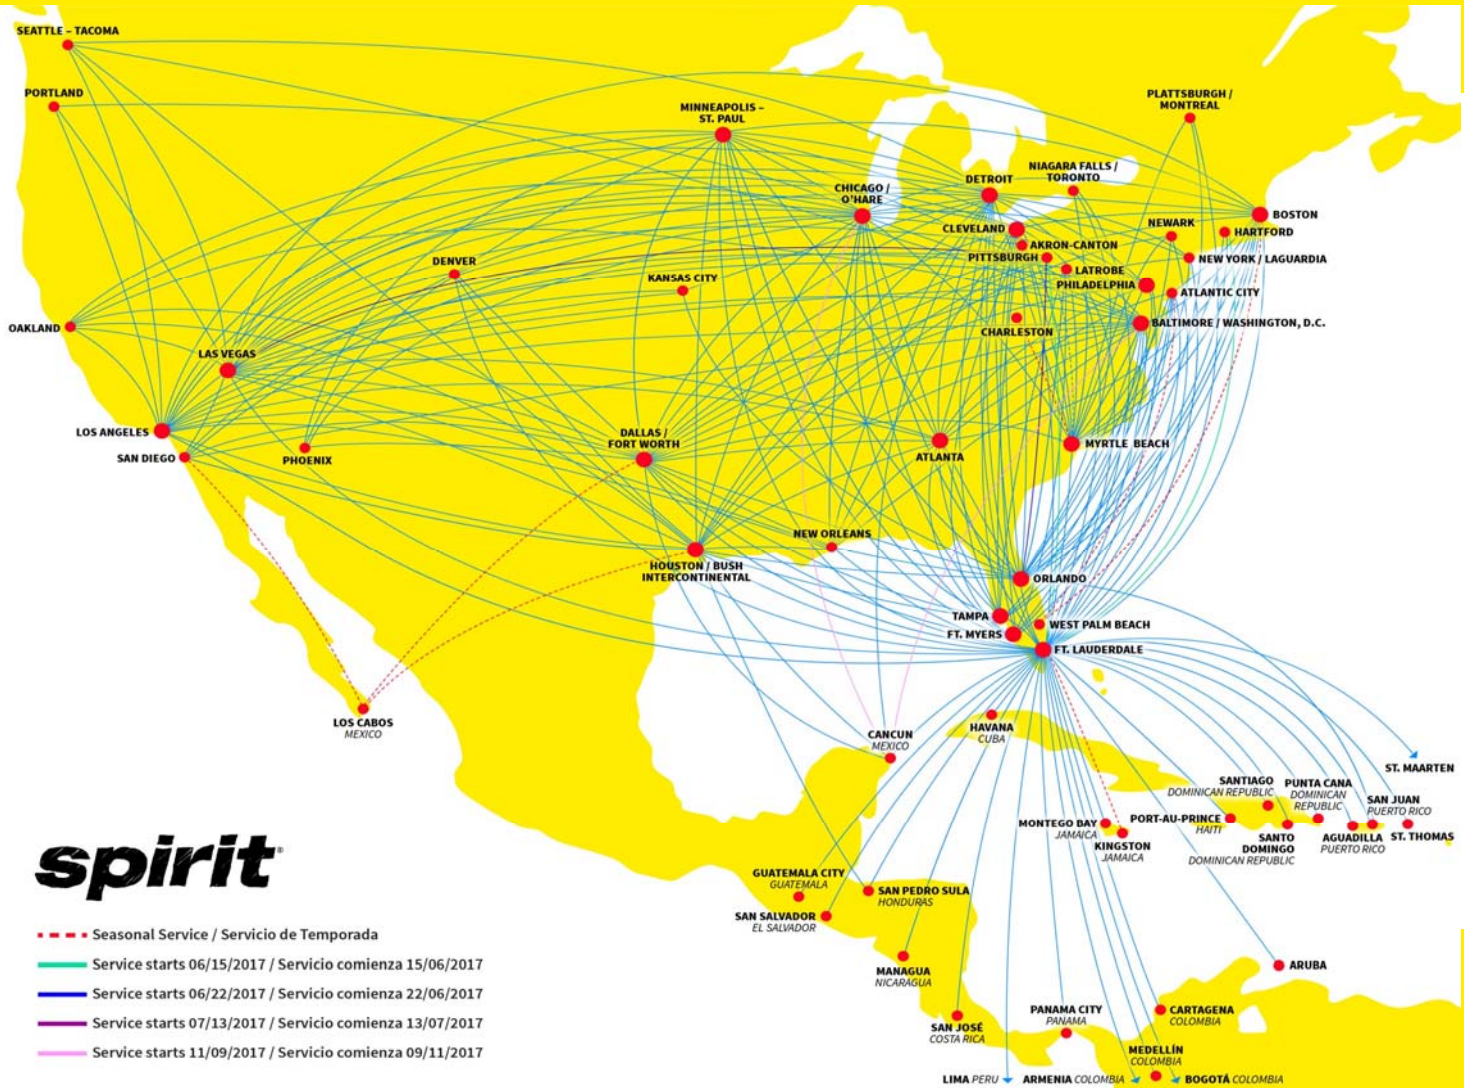

**spirit**<sup>TM</sup>  
LESS MONEY. MORE GO.

**TIMETABLE**

**STARTING NOVEMBER 9, 2017:**  
**BALTIMORE/WASHINGTON, DC AND CHICAGO TO CANCUN**  
**HARTFORD AND PITTSBURGH TO FORT MYERS AND TAMPA**  
**NEWARK TO LAS VEGAS**  
**BOSTON, MINNEAPOLIS-ST. PAUL, NEWARK, AND TAMPA TO NEW ORLEANS**

## How to Build Flight Connections:

Step 1 - Select a flight from your origin airport to a connecting airport. Note the arrival time.

Step 2 - To determine how much time is needed to transfer between flights, add the connecting flight's arrival time to the minimum connecting time. This is the earliest connecting departure time.

Aguadilla, Puerto Rico                      Aruba, Aruba                      Saint Thomas, USVI                      San Juan, Puerto Rico

Spirit Airlines minimum connecting times (shown in hours:minutes)

	Domestic to Domestic	Domestic to International	International to Domestic	International to International
Atlanta	0:30	0:30	1:30	1:30
Atlantic City	0:30	0:30	1:00	1:00
Baltimore	0:30	0:30	1:30	1:30
Chicago/O'Hare	0:30	0:30	2:00	2:00
Dallas/Fort Worth	0:30	0:30	1:30	1:30
Denver	0:30	0:30	1:30	1:30
Detroit	0:30	0:30	1:00	1:00
Fort Lauderdale	0:30	0:30	1:00	1:00
Fort Myers	0:30	0:30	1:00	1:00
Houston/Bush Intercontinental	0:30	0:30	1:30	1:30
Kansas City	0:30	0:30	1:00	1:00
Las Vegas	0:30	0:30	1:00	1:00
Los Angeles	0:30	0:30	2:00	2:00
Minneapolis-St. Paul	0:30	0:30	1:00	1:00
Myrtle Beach	0:30	0:30	1:00	1:00
New York/LaGuardia	0:30	0:30	1:00	1:00
Orlando	0:30	0:30	1:00	1:00
San Diego	0:30	0:30	1:30	1:30
Tampa	0:30	0:30	1:30	1:30