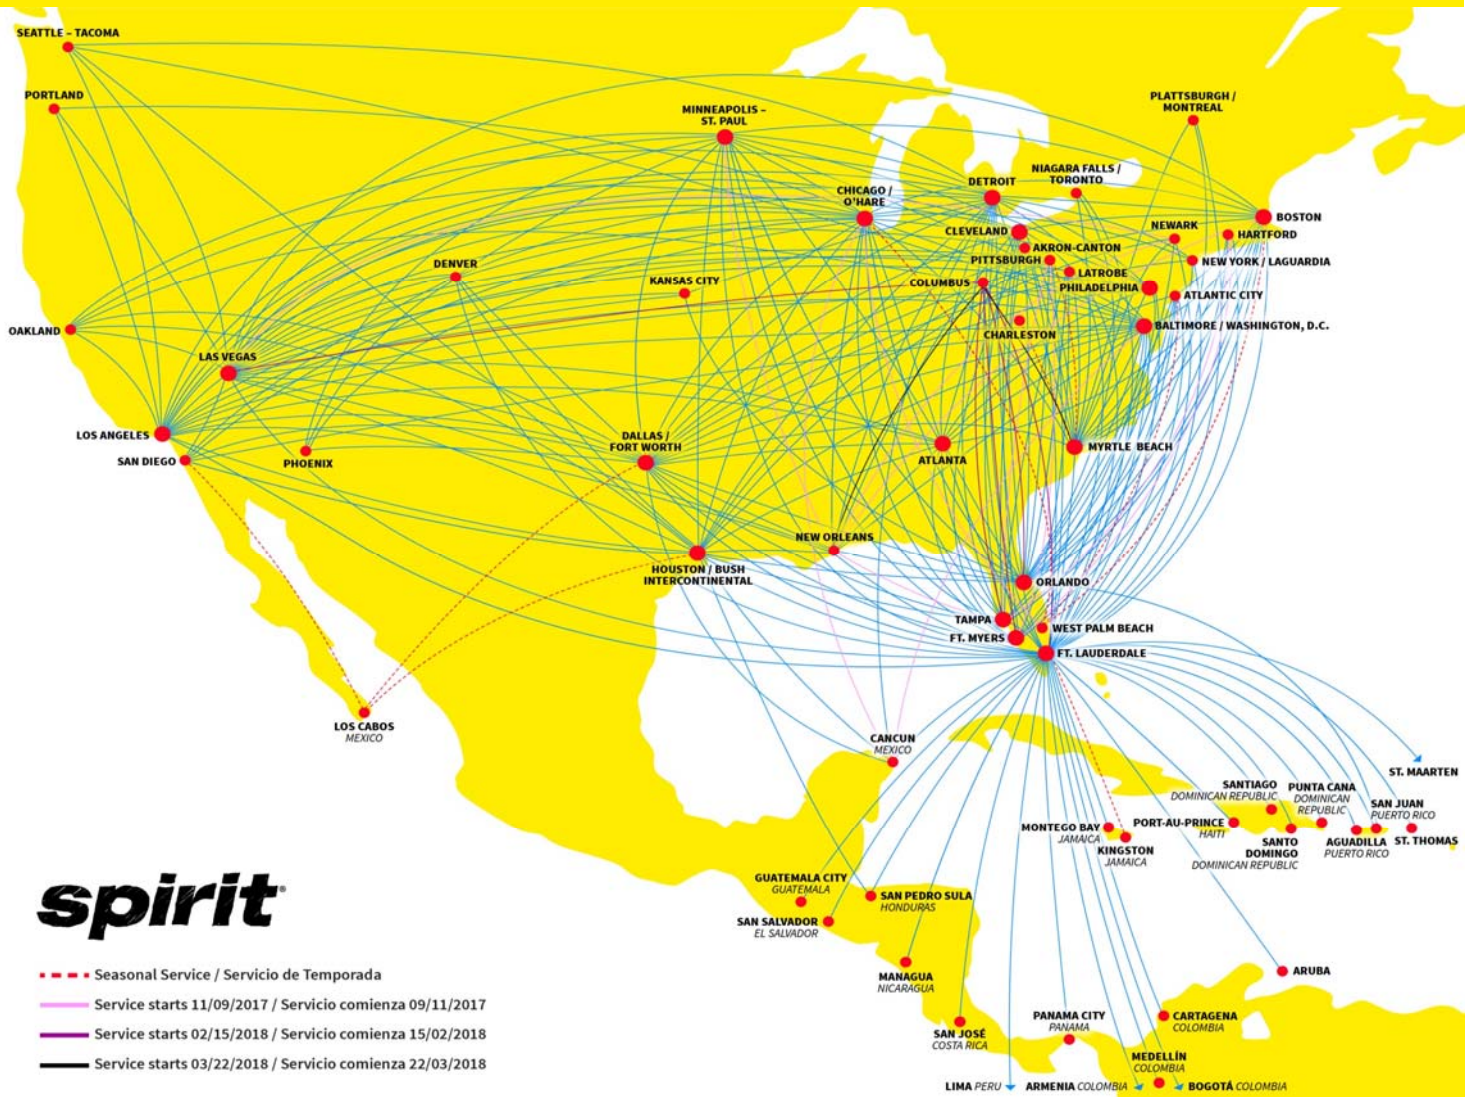

**spirit**<sup>TM</sup>  
LESS MONEY. MORE GO.

**TIMETABLE**

**STARTING NOVEMBER 9, 2017:  
BALTIMORE/WASHINGTON, DC AND CHICAGO TO CANCUN  
HARTFORD AND PITTSBURGH TO FORT MYERS AND TAMPA  
NEWARK TO LAS VEGAS  
BOSTON, MINNEAPOLIS-ST. PAUL, NEWARK, AND TAMPA TO NEW ORLEANS**

Aguadilla, Puerto Rico                      Aruba, Aruba                                      Saint Thomas, USVI                                      San Juan, Puerto Rico

Spirit Airlines minimum connecting times (shown in hours:minutes)

<u>DEPART</u>	<u>ARRIVE</u>	<u>FLIGHT(S)</u>	<u>FREQ</u>	<u>STOPS</u>	<u>NOTES</u>	<u>DEPART</u>	<u>ARRIVE</u>	<u>FLIGHT(S)</u>	<u>FREQ</u>	<u>STOPS</u>	<u>NOTES</u>
TO ATLANTIC CITY, NJ [ACY]						TO CHICAGO, IL - O'HARE [ORD]					
4:45p	7:08p	152	Daily	0		3:10p	5:10p	196	Daily	0	
TO BOSTON, MA [BOS]											
12:50p	4:01p	204	Daily	0							

**Upcoming new service:**

**Starting November 9, 2017**

Baltimore - Cancun  
Boston - New Orleans  
Chicago - Cancun  
Hartford - Fort Myers  
Hartford - Tampa  
Minneapolis-St. Paul - New Orleans  
Newark - Las Vegas  
Newark - New Orleans  
Pittsburgh - Fort Myers  
Pittsburgh - Tampa  
Tampa - New Orleans