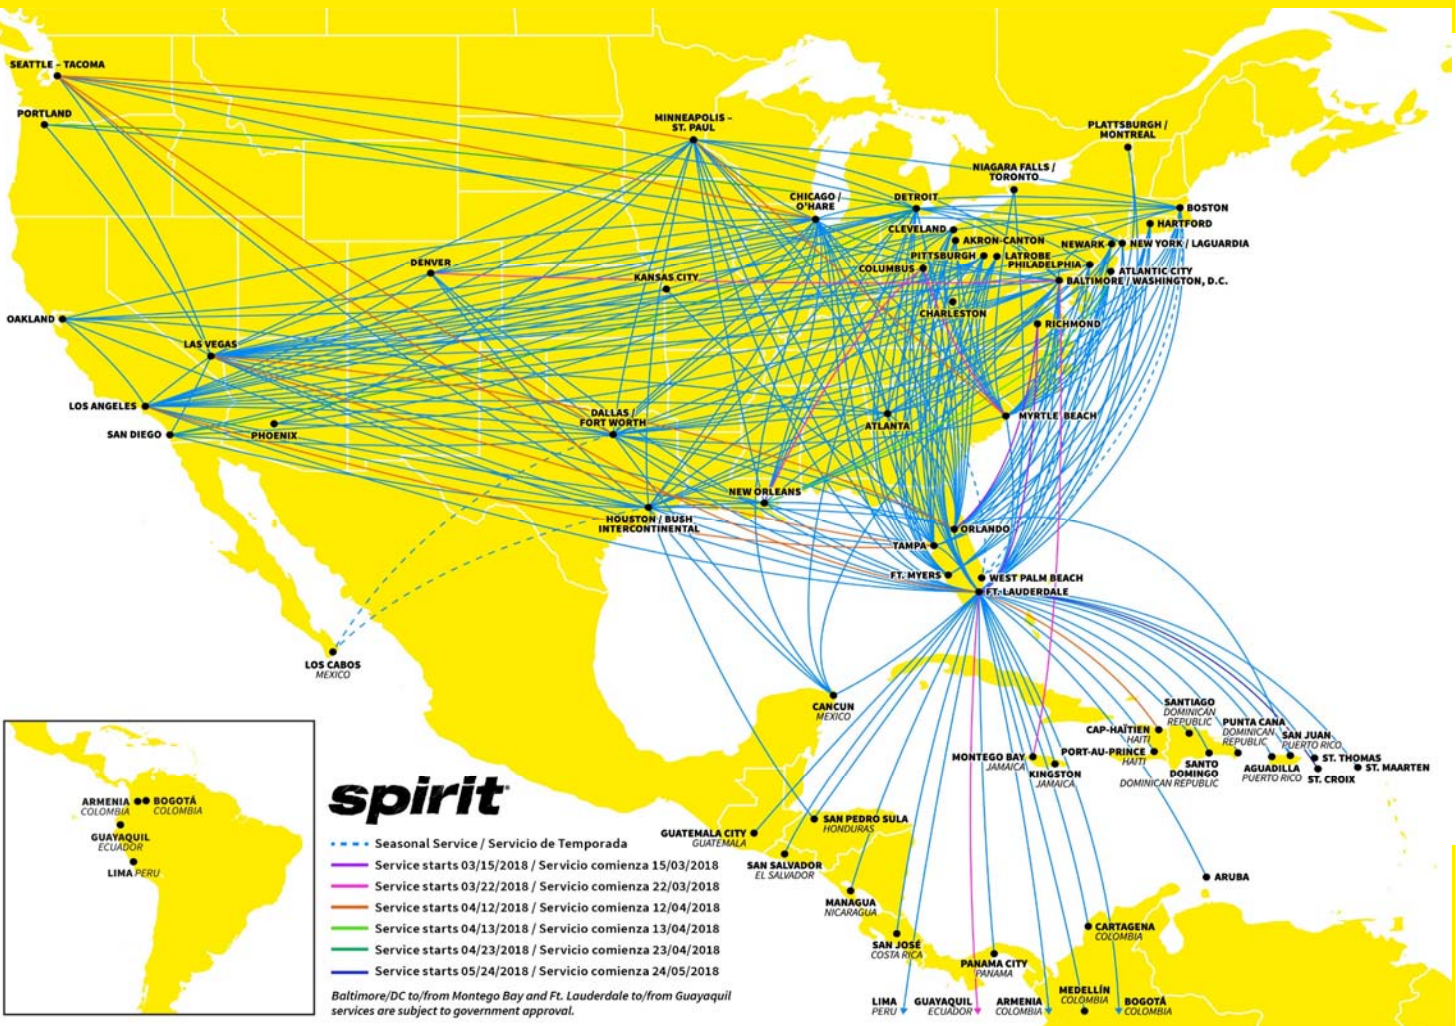

**spirit™**  
LESS MONEY. MORE GO.

**TIMETABLE**

**STARTING MARCH 15, 2018:  
RICHMOND TO FORT LAUDERDALE AND ORLANDO**

**STARTING MARCH 22, 2018:  
COLUMBUS TO MYRTLE BEACH AND NEW ORLEANS; BALTIMORE TO DENVER AND MONTEGO BAY  
FORT LAUDERDALE TO GUAYAQUIL, ECUADOR**

**STARTING APRIL 12, 2018:  
FORT LAUDERDALE TO CAP HAITIEN, HAITI AND SEATTLE-TACOMA  
ORLANDO TO LAS VEGAS; TAMPA TO LAS VEGAS AND LOS ANGELES**

**SPIRIT AIRLINES NONSTOP AND LIMITED DIRECT FLIGHT TIMETABLE EFFECTIVE MARCH 11, 2018**

Aguadilla, Puerto Rico                      Aruba, Aruba                                      Saint Thomas, USVI                                      San Juan, Puerto Rico

Spirit Airlines minimum connecting times (shown in hours:minutes)

### FROM AKRON-CANTON, OH [CAK]

TO ORLANDO, FL [MCO]  
7:50p    10:13p    387    Daily    0

TO TAMPA/ST. PETERSBURG, FL [TPA]  
6:30a    8:56a    273    247    0