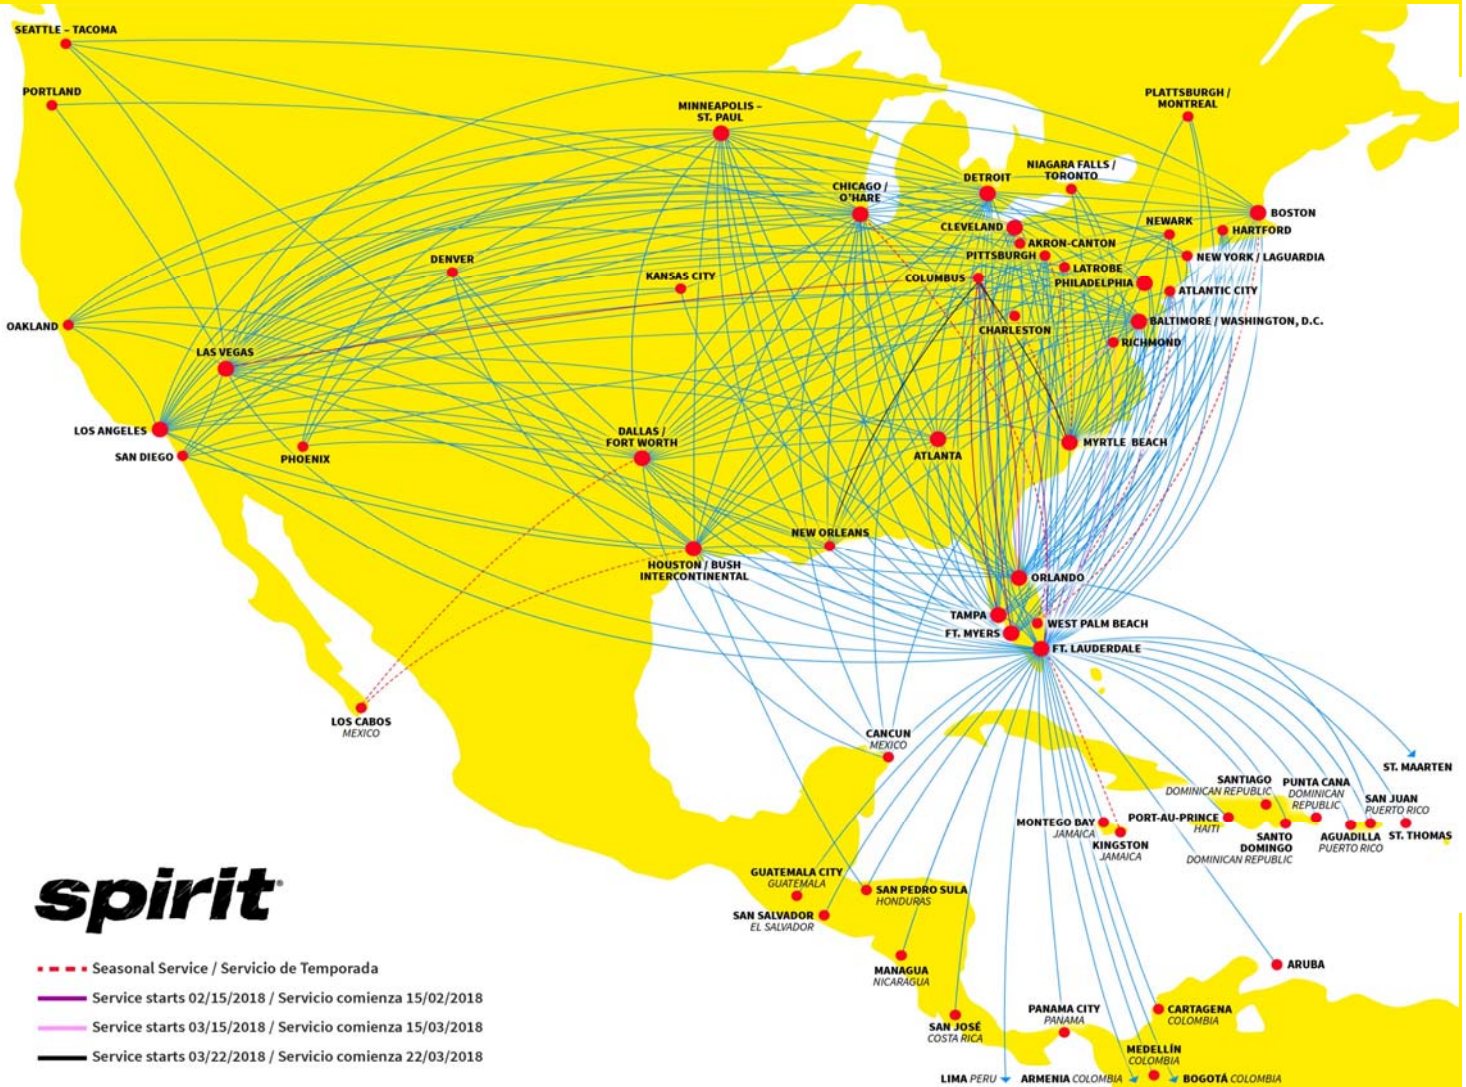

**spirit™**  
LESS MONEY. MORE GO.

**TIMETABLE**

**STARTING FEBRUARY 15, 2018:**  
COLUMBUS TO FORT LAUDERDALE, FOR MYERS, LAS VEGAS, ORLANDO, AND TAMPA  
**STATING MARCH 15, 2018:**  
RICHMOND TO FORT LAUDERDALE AND ORLANDO  
**STARTING MARCH 22, 2018:**  
COLUMBUS TO MYRTLE BEACH AND NEW ORLEANS

Aguadilla, Puerto Rico                      Aruba, Aruba                                      Saint Thomas, USVI                                      San Juan, Puerto Rico

Spirit Airlines minimum connecting times (shown in hours:minutes)

	Domestic to Domestic	Domestic to International	International to Domestic	International to International
Atlanta	0:30	0:30	1:30	1:30
Atlantic City	0:30	0:30	1:00	1:00
Baltimore	0:30	0:30	1:30	1:30
Chicago/O'Hare	0:30	0:30	2:00	2:00
Dallas/Fort Worth	0:30	0:30	1:30	1:30
Denver	0:30	0:30	1:30	1:30
Detroit	0:30	0:30	1:00	1:00
Fort Lauderdale	0:30	0:30	1:00	1:00
Fort Myers	0:30	0:30	1:00	1:00
Houston/Bush Intercontinental	0:30	0:30	1:30	1:30
Kansas City	0:30	0:30	1:00	1:00
Las Vegas	0:30	0:30	1:00	1:00
Los Angeles	0:30	0:30	2:00	2:00
Minneapolis-St. Paul	0:30	0:30	1:00	1:00
Myrtle Beach	0:30	0:30	1:00	1:00
New York/LaGuardia	0:30	0:30	1:00	1:00
Orlando	0:30	0:30	1:00	1:00
San Diego	0:30	0:30	1:30	1:30
Tampa	0:30	0:30	1:30	1:30

### FROM AKRON-CANTON, OH [CAK]

TO ORLANDO, FL [MCO]  
8:30a    10:59a    287    2    0  
7:31p    9:59p    387    X23    0

TO TAMPA/ST. PETERSBURG, FL [TPA]  
6:30a    8:57a    273    47    0