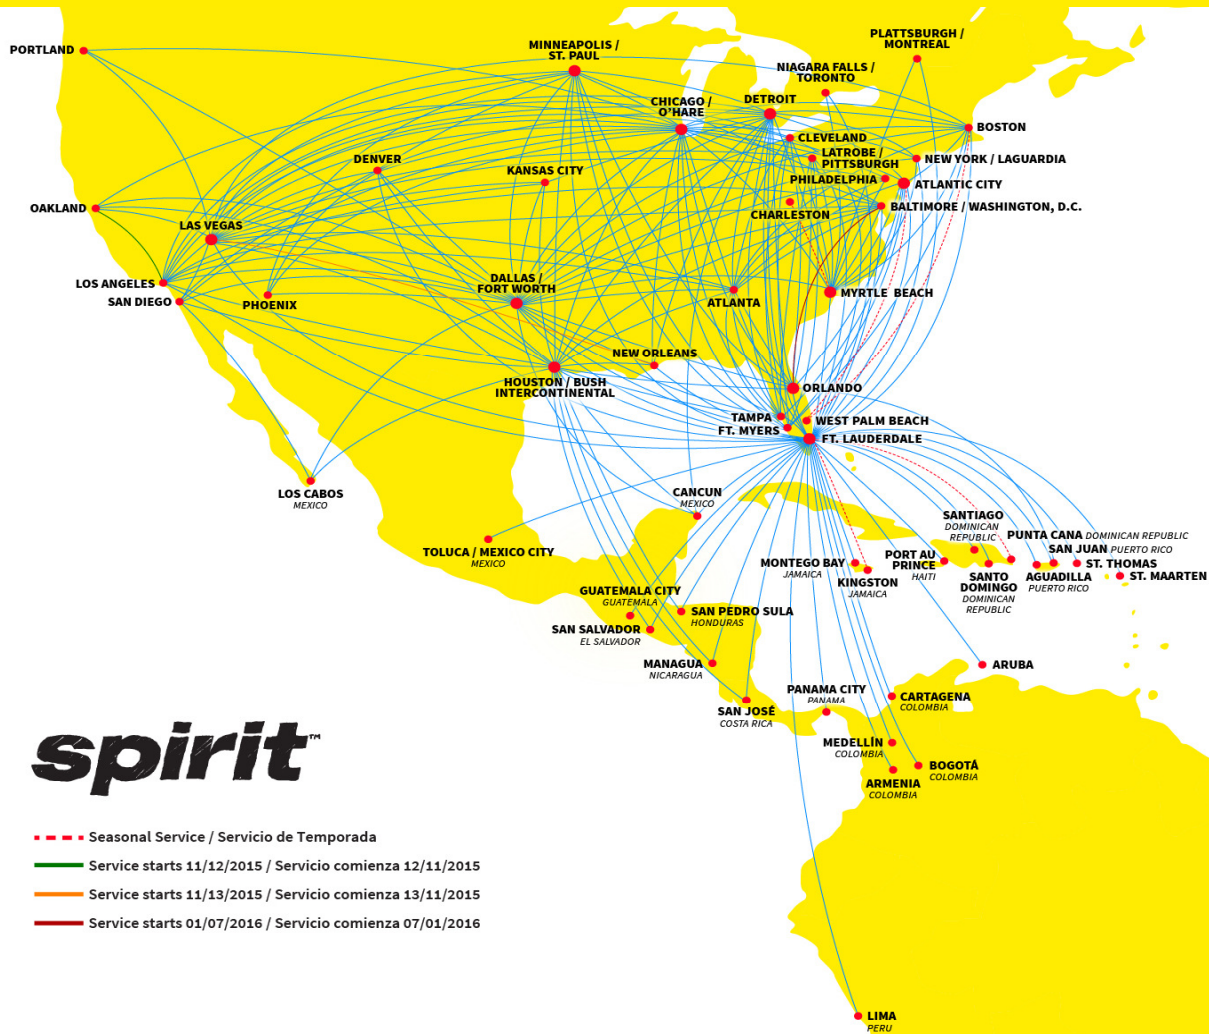

**spirit™**  
LESS MONEY. MORE GO.

**TIMETABLE**

**NEW SERVICE STARTING NOVEMBER 12, 2015  
FROM LOS ANGELES TO OAKLAND/SAN FRANCISCO BAY  
FROM NEW ORLEANS TO LAS VEGAS**

**NEW SERVICE STARTING JANUARY 7, 2016  
FROM BALTIMORE/WASHINGTON, DC TO ORLANDO**

Aguadilla, Puerto Rico                      Aruba, Aruba                      Saint Thomas, USVI                      San Juan, Puerto Rico

Spirit Airlines minimum connecting times (shown in hours:minutes)

	Domestic to Domestic	Domestic to International	International to Domestic	International to International
Atlanta	0:30	0:30	1:30	1:30
Atlantic City	0:30	0:30	1:00	1:00
Baltimore	0:30	0:30	1:30	1:30
Chicago/O'Hare	0:30	0:30	1:00	1:00
Dallas/Fort Worth	0:30	0:30	1:30	1:30
Denver	0:30	0:30	1:30	1:30
Detroit	0:30	0:30	1:00	1:00
Fort Lauderdale	0:30	0:30	1:00	1:00
Fort Myers	0:30	0:30	1:00	1:00
Houston/Bush Intercontinental	0:30	0:30	1:30	1:30
Kansas City	0:30	0:30	1:00	1:00
Las Vegas	0:30	0:30	1:00	1:00
Los Angeles	0:30	0:30	2:00	2:00
Minneapolis-St. Paul	0:30	0:30	1:00	1:00
Myrtle Beach	0:30	0:30	1:00	1:00
New York/LaGuardia	0:30	0:30	1:00	1:00
Orlando	0:30	0:30	1:00	1:00
San Diego	0:30	0:30	1:30	1:30
Tampa	0:30	0:30	1:30	1:30

### FROM ARMENIA, COLOMBIA [AXM]

TO FORT LAUDERDALE, FL [FLL]

3:08p	6:57p	652	25	0	
-------	-------	-----	----	---	--