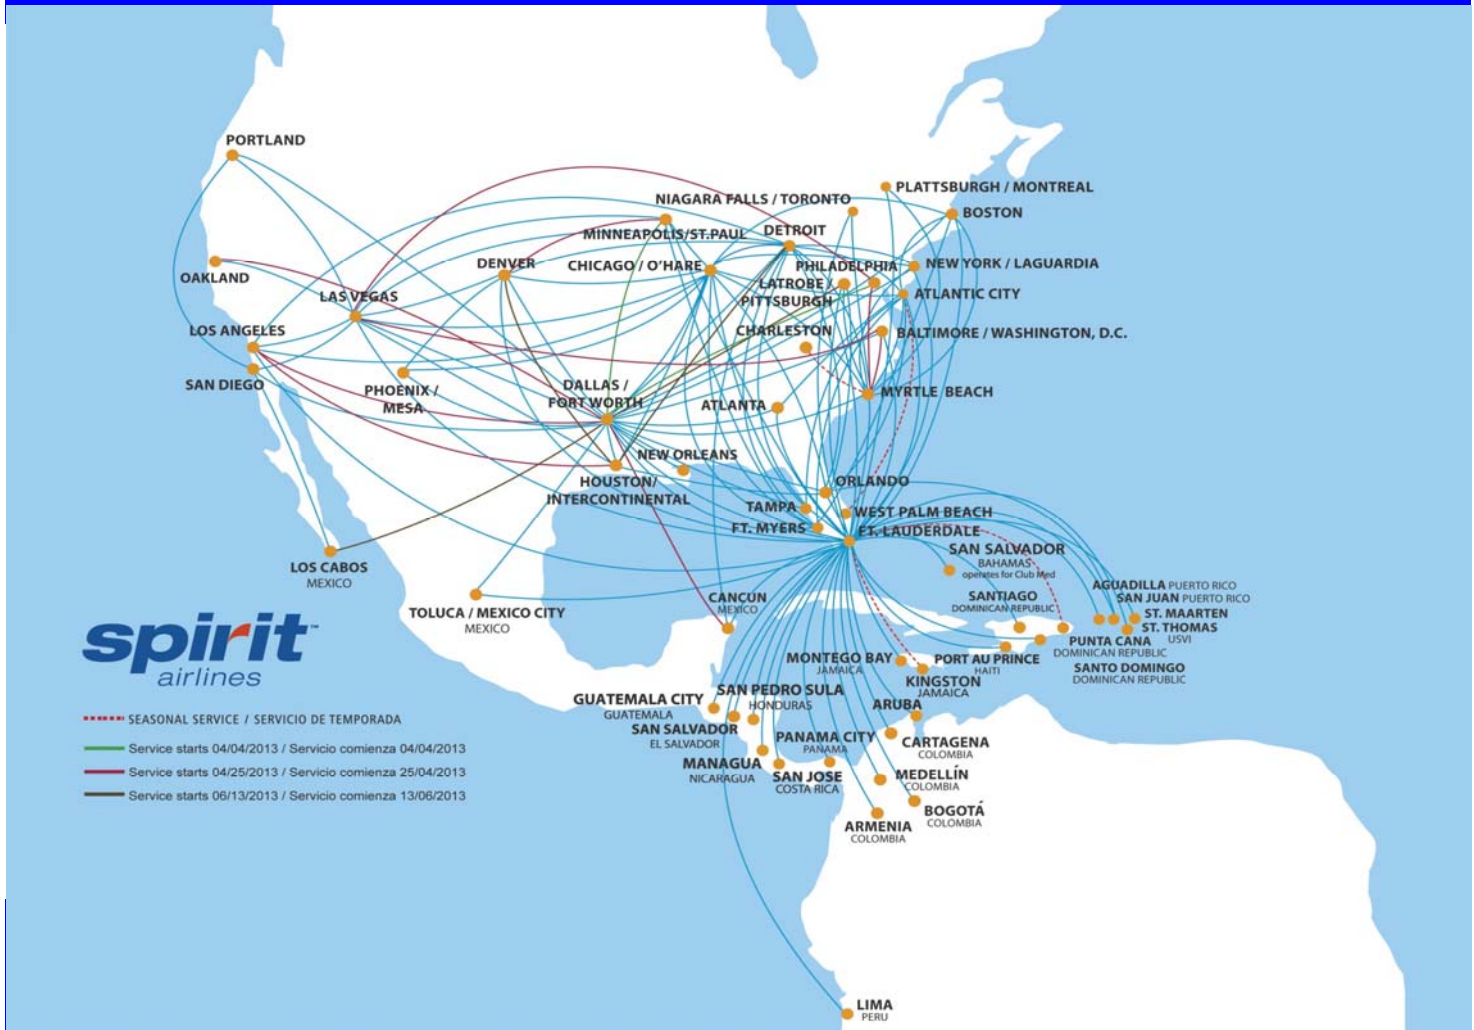

spirit
airlines

TIMETABLE

New nonstop service from Dallas/Ft. Worth to Cancun, Los Angeles, and Oakland/San Francisco!
New nonstop service from Houston to Los Angeles!
New nonstop service from Baltimore/Washington and Philadelphia to Las Vegas!
New seasonal nonstop service from Minneapolis/St. Paul to Denver!
New seasonal service from Baltimore/Washington and Philadelphia to Myrtle Beach!

Step 2 - To determine how much time is needed to transfer between flights, add the connecting flight's arrival time to the minimum connecting time. This is the earliest connecting departure time.

Step 3 - Select a flight from your connecting airport to your final destination airport, which departs anytime after your earliest connecting departure time that you determined in step 2 above.

Please note that flights to/from the following cities are considered to be domestic for connection-building purposes:

Aguadilla, Puerto Rico
Aruba, Aruba

Saint Thomas, USVI
San Juan, Puerto Rico

Nassau, Bahamas

Spirit Airlines minimum connecting times (shown in hours:minutes)

	Domestic to Domestic	Domestic to International	International to Domestic	International to International
Atlanta	0:30	0:30	1:30	1:30
Atlantic City	0:30	0:30	1:00	1:00
Chicago/O'Hare	0:30	0:30	1:00	1:00
Dallas/Fort Worth	0:30	0:30	1:30	1:30
Denver	0:30	0:30	1:30	1:30
Detroit	0:30	0:30	1:00	1:00
Fort Lauderdale	0:30	0:30	1:00	1:00
Houston/Bush Intercontinental	0:30	0:30	1:30	1:30
Las Vegas	0:30	0:30	1:00	1:00
Los Angeles	0:30	0:30	2:00	2:00
Minneapolis/St. Paul	0:30	0:30	1:00	1:00
Myrtle Beach	0:30	0:30	1:00	1:00
New York/LaGuardia	0:30	0:30	1:00	1:00
Orlando	0:30	0:30	1:00	1:00
San Diego	0:30	0:30	1:30	1:30